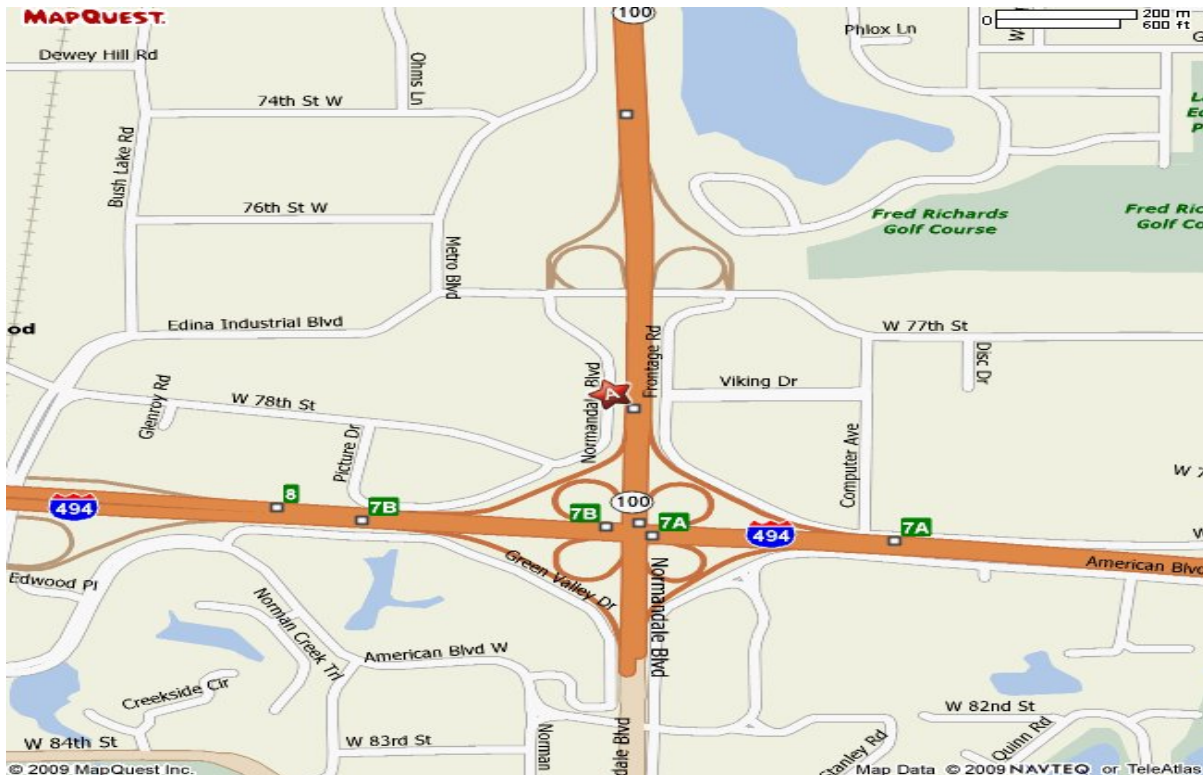

Sheraton Bloomington Hotel, Minneapolis South

7800 Normandale Road, Bloomington, MN 55439

Phone: 952-835-7800 Fax: 952-893-8419

General Directions

From North

Take Interstate 35W South to Highway 62 West. Take Highway 100 South to Industrial Blvd. And the Hotel is located on the right.

From South

Take 35W North to Interstate 494 West and then to Highway 100 North. Exit at Industrial Blvd. And the Hotel will be located directly off of the exit.

From East

Take I-494 West and exit at Highway 100 North. Exit at Industrial Blvd. And the Hotel will be located directly off of the exit.

From West

Take I-494 South to Highway 100 North. Exit at Industrial Blvd. And the Hotel will be located directly off of the exit.